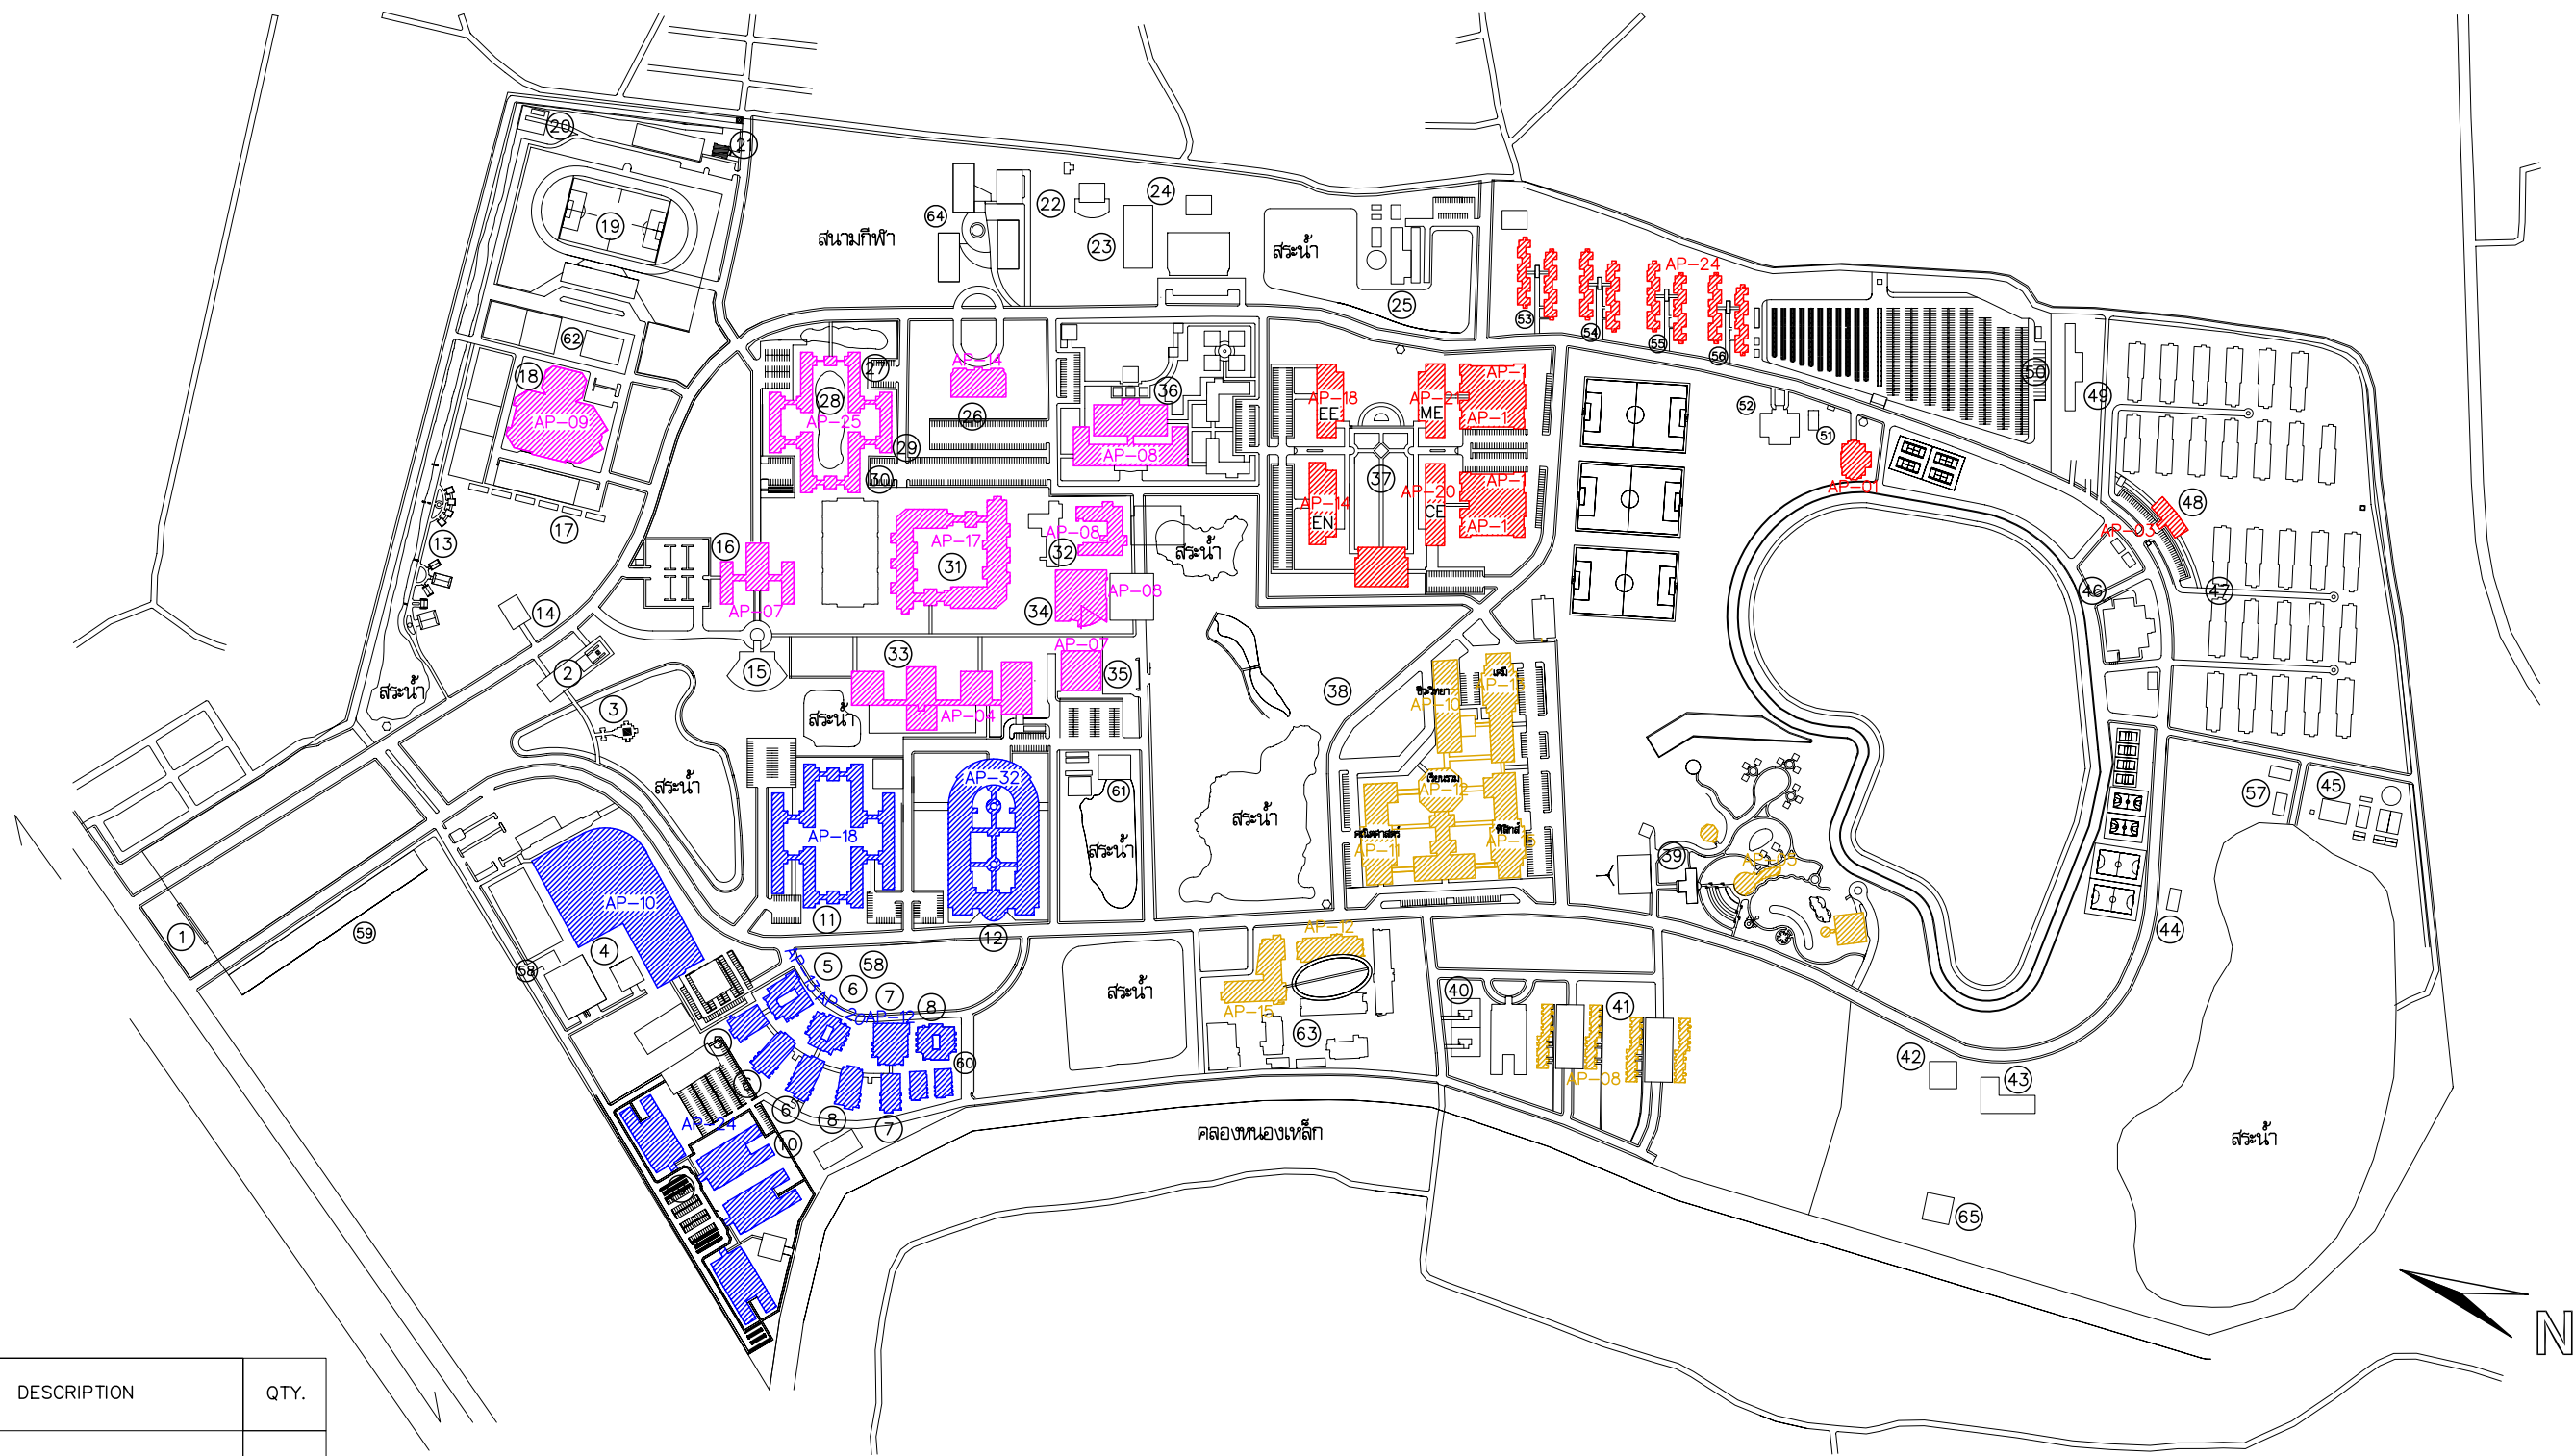

Exhibit no.: 2.10(3)

Title: Wi-Fi Hotspot Locations

Issued by: xxx

Date of issue: xxx

Translated by: Mr.Phakphong Homniam

Content summary:

This map shows location of Wi-Fi hotspots in Naresuan University.

| SYMBOL | DESCRIPTION | QTY. |
|--------|------------------------------|--------|
| AP-xx | = ACCESS POINT INDOOR NODE 1 | 442 AP |
| AP-xx | = ACCESS POINT INDOOR NODE 2 | |
| AP-xx | = ACCESS POINT INDOOR NODE 3 | |
| AP-xx | = ACCESS POINT INDOOR NODE 4 | |