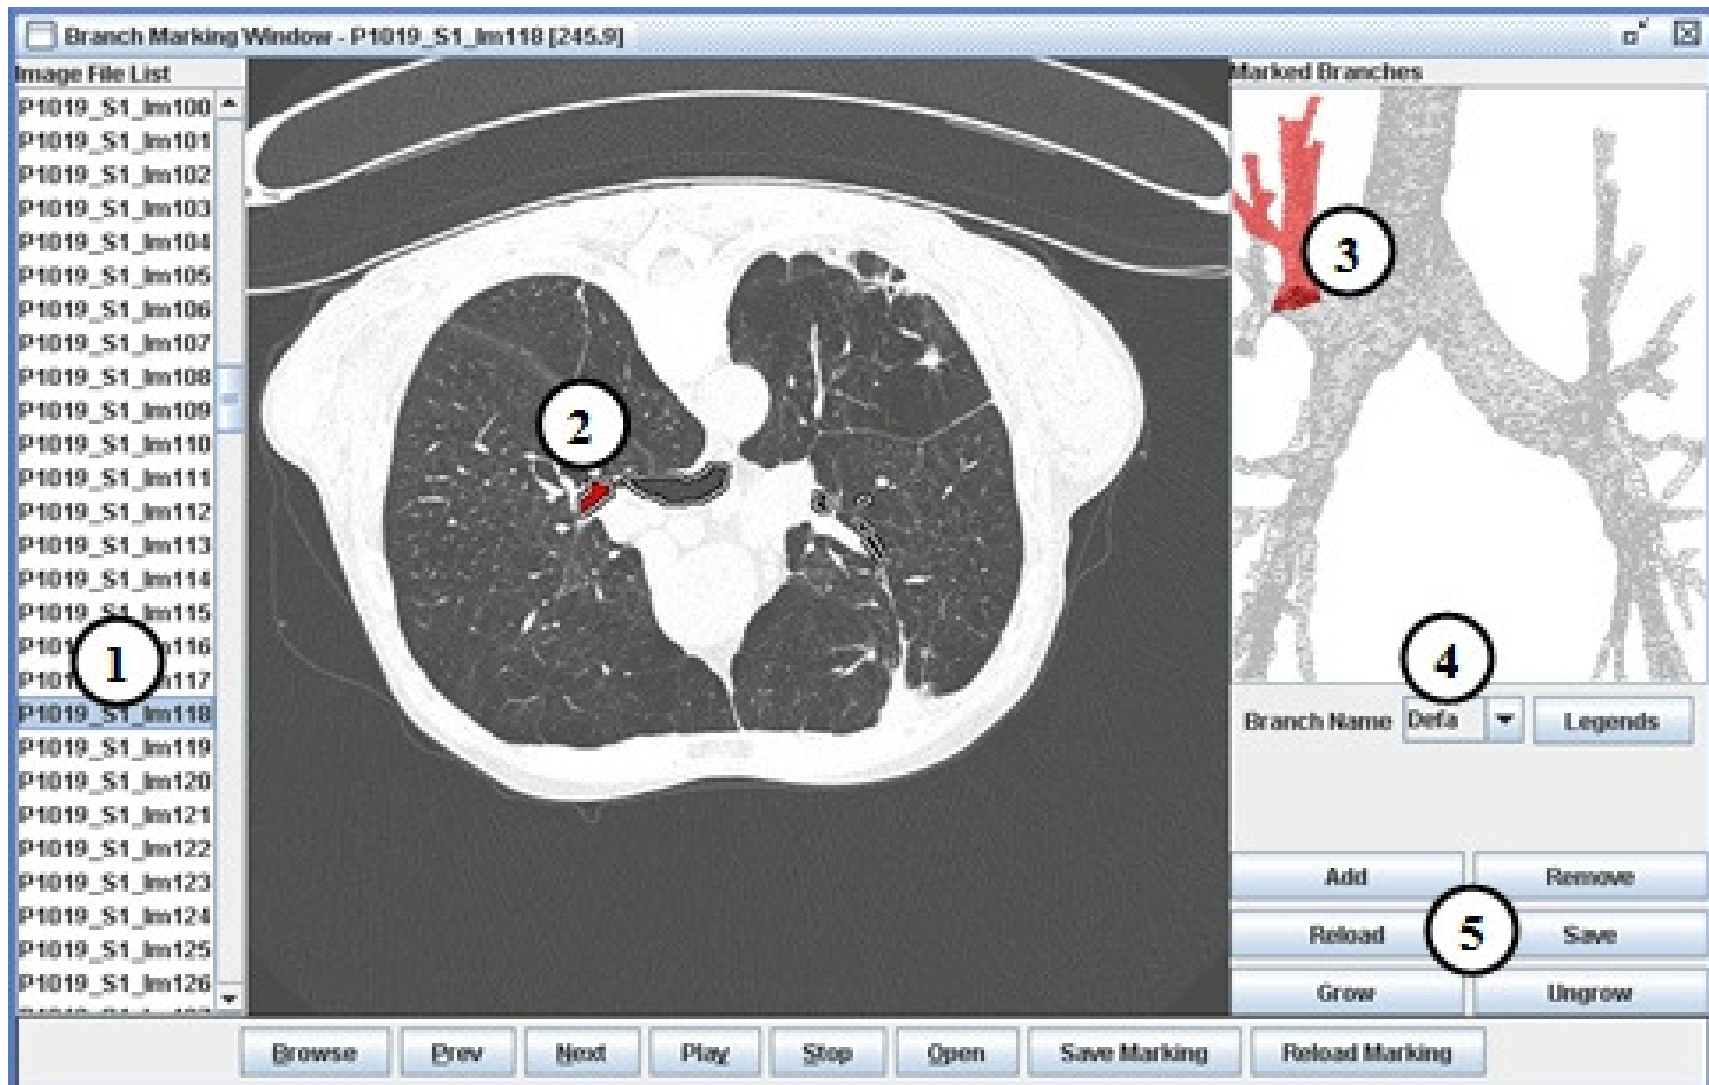

File Edit View History Bookmarks Tools Mash Help

http://www.bing.com/images/search?q=bill gate&FORM=BILH

Most Visited Getting Started Latest Headlines Stocks Up on Unusual ...

Web Images More MSN Windows Live Sign in Thailand Extras

bing Beta

bill gate

ALL RESULTS

Images

SIZE LAYOUT COLOR STYLE PEOPLE

IMAGES 1-15 of 156,000 results

billgates.jpg
300 x 385 - 21 kB
419.bittenus.com
[show similar images](#)
[feedback on this image](#)

© 2009 Microsoft | Privacy | Legal | Help | Feedback | Images are scaled down and may be copyrighted

http://www.bing.com/images/search?q=bill gate&simid=952588309447&FORM=MLIR

bill gate - Bing Imag... Microsoft PowerPoi... EN 1:57 AM

Sample Applications

Sample Applications